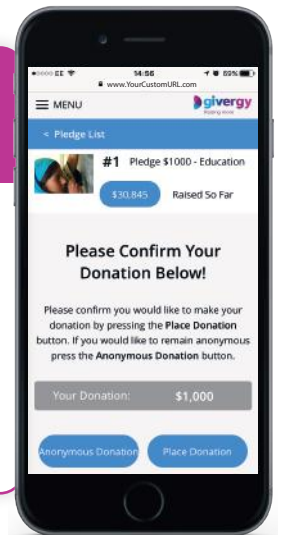

How to pledge via your smartphone

1.

Tap the 'Make a Donation' button

Then simply tap on your donation of choice for more information.

2.

Enter amount

Enter your donation amount and click 'Donate Now'.

3.

Login/Register

If your details have not yet been captured then the system will ask you to register before accepting your donation.

4.

Confirm

Confirm your donation by either clicking 'Anonymous Donation' or 'Place Donation'.

5.

Payment

If you haven't pre-authorized your card you will be taken to our secure payment page to enter your card details and pay for your donation.

6.

Thank you

Thank you for supporting the charity!