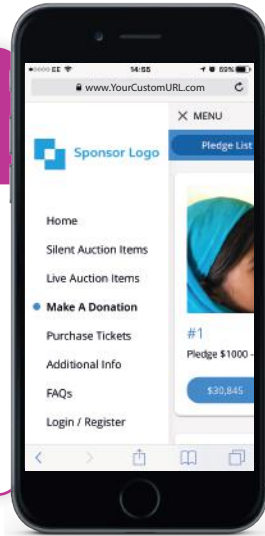

How to pledge via your smartphone

1.

Tap the 'Make a Donation' button

Then simply tap on your donation of choice for more information.

2.

Enter amount

Enter your donation amount and click 'Donate Now'.

3.

Login/Register

If your details have not yet been captured then the system will ask you to register before accepting your donation.

4.

Confirm

Confirm your donation by either clicking 'Anonymous Donation' or 'Place Donation'.