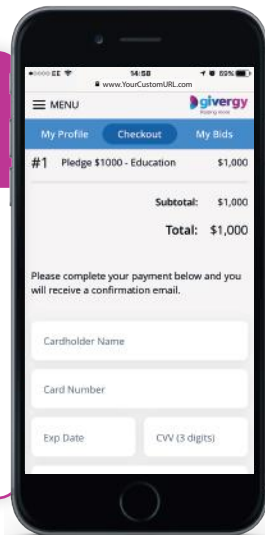

How to pledge via your smartphone

1.

Tap the 'Make a Donation' button

Then simply tap on your donation of choice for more information.

2.

Enter amount

Enter your donation amount and click 'Donate Now'.

3.

Login/Register

If your details have not yet been captured then the system will ask you to register before accepting your donation.

4.

Confirm

Confirm your donation by either clicking 'Anonymous Donation' or 'Place Donation'.

5.

Payment

If you haven't pre-authorized your card you will be taken to our secure payment page to enter your card details and pay for your donation.

6.

Thank you

Thank you for supporting the charity!