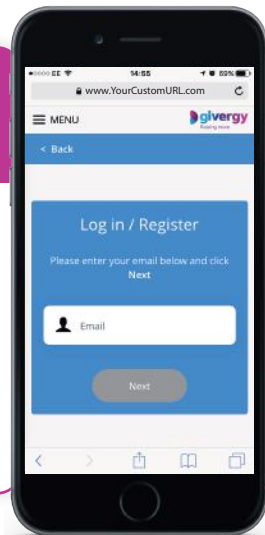

How to pledge via your smartphone

1.

Tap the 'Make a Donation' button

Then simply tap on your donation of choice for more information.

2.

Enter amount

Enter your donation amount and click 'Donate Now'.

3.

Login/Register

If your details have not yet been captured then the system will ask you to register before accepting your donation.

4.

Confirm

Confirm your donation by either clicking 'Anonymous Donation' or 'Place Donation'.